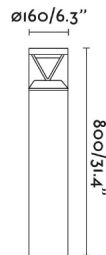

## General characteristics

Fixation	Floor
Type	I
IP	65
voltage	220V-240V
Hertz	50/60Hz
Power	20W
IK	10