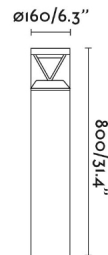

General characteristics

Fixation	Floor
Type	I
IP	65
voltage	220V-240V
Hertz	50/60Hz
Power	20W
IK	10

Material

Body/Structure	Aluminium+PC
Diffuser	PC

Finish

Body/Structure	Dark Grey
Diffuser	Transparent

Lighting characteristics