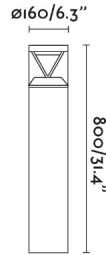

### General characteristics

Fixation	Floor
Type	I
IP	65
voltage	100V-240V
Hertz	50/60Hz
Power	20W
IK	10