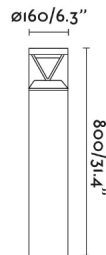

General characteristics

Fixation	Floor
Type	I
IP	65
voltage	220V-240V
Hertz	50/60Hz
Power	20W
IK	10

Material

Body/Structure	Aluminium+PC
Diffuser	PC

Finish

Body/Structure	Dark Grey
Diffuser	Transparent

Lighting characteristics