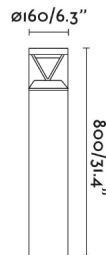

General characteristics

Fixation	Floor
Type	I
IP	65
voltage	100V-240V
Hertz	50/60Hz
Power	20W
IK	10

Material

Body/Structure	Aluminium+PC
Diffuser	PC

Finish

Body/Structure	Dark Grey
Diffuser	Transparent

Lighting characteristics