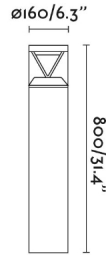

## General characteristics

Fixation	Floor
Type	I
IP	65
voltage	220V-240V
Hertz	50/60Hz
Power	20W
IK	10