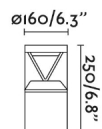

## General characteristics

Fixation	Post, Floor
Type	I
IP	65
voltage	220V-240V
Hertz	50/60Hz
Power	14W
IK	10