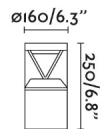

General characteristics

Fixation	Post, Floor
Type	I
IP	65
voltage	100V-240V
Hertz	50/60Hz
Power	14W
IK	10

Material

Body/Structure	Aluminium+PC
Diffuser	PC

Finish

Body/Structure	Dark Grey
Diffuser	Transparent