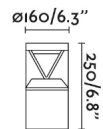

## General characteristics

Fixation	Post, Floor
Type	I
IP	65
voltage	220V-240V
Hertz	50/60Hz
Power	14W
IK	10