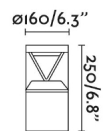

General characteristics

Fixation	Post, Floor
Type	I
IP	65
voltage	220V-240V
Hertz	50/60Hz
Power	14W
IK	10

Material

Body/Structure	Aluminium+PC
Diffuser	PC

Finish

Body/Structure	Dark Grey
Diffuser	Transparent