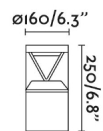

General characteristics

Fixation	Post, Floor
Type	I
IP	65
voltage	220V-240V
Hertz	50/60Hz
Power	14W
IK	10

Material

Body/Structure	Aluminium+PC
Diffuser	PC

Finish

Body/Structure	Dark Grey
Diffuser	Transparent