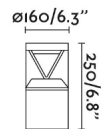

General characteristics

Fixation	Post, Floor
Type	I
IP	65
voltage	220V-240V
Hertz	50/60Hz
Power	14W
IK	10

Material

Body/Structure	Aluminium+PC
Diffuser	PC

Finish

Body/Structure	Dark Grey
Diffuser	Transparent