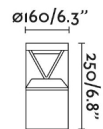

General characteristics

Fixation	Post, Floor
Type	I
IP	65
voltage	100V-240V
Hertz	50/60Hz
Power	14W
IK	10

Material

Body/Structure	Aluminium+PC
Diffuser	PC

Finish

Body/Structure	Dark Grey
Diffuser	Transparent