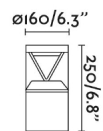

## General characteristics

Fixation	Post, Floor
Type	I
IP	65
voltage	220V-240V
Hertz	50/60Hz
Power	14W
IK	10