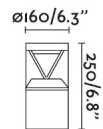

General characteristics

Fixation	Post, Floor
Type	I
IP	65
voltage	100V-240V
Hertz	50/60Hz
Power	14W
IK	10

Material

Body/Structure	Aluminium+PC
Diffuser	PC

Finish

Body/Structure	Dark Grey
Diffuser	Transparent