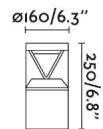

General characteristics

Fixation	Post, Floor
Type	I
IP	65
voltage	220V-240V
Hertz	50/60Hz
Power	14W
IK	10

Material

Body/Structure	Aluminium+PC
Diffuser	PC

Finish

Body/Structure	Dark Grey
Diffuser	Transparent