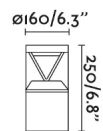

## General characteristics

Fixation	Post, Floor
Type	I
IP	65
voltage	220V-240V
Hertz	50/60Hz
Power	14W
IK	10