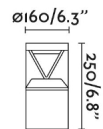

General characteristics

Fixation	Post, Floor
Type	I
IP	65
voltage	220V-240V
Hertz	50/60Hz
Power	14W
IK	10

Material

Body/Structure	Aluminium+PC
Diffuser	PC

Finish

Body/Structure	Dark Grey
Diffuser	Transparent