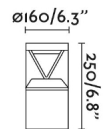

General characteristics

Fixation	Post, Floor
Type	I
IP	65
voltage	220V-240V
Hertz	50/60Hz
Power	14W
IK	10

Material

Body/Structure	Aluminium+PC
Diffuser	PC

Finish

Body/Structure	Dark Grey
Diffuser	Transparent