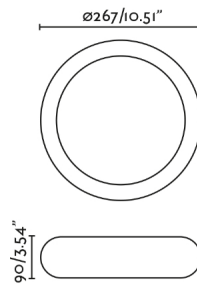

ANGA 295 is a minimalist design, dark grey IP44 overhead light. The concrete body encases the light source, favouring glare control. A modern design light fixture that will give your outdoor spaces personality.

General characteristics

Fixation	Ceiling
Type	I
IP	44
voltage	220V-240V
Hertz	50/60Hz
Power	24W
IK	03

Material

Body/Structure	Concrete
Diffuser	PMMA

Finish

Body/Structure	Dark Grey
Diffuser	Opal White

Lighting characteristics