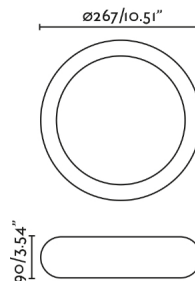

ANGA 295 is a minimalist design, white IP44 overhead light. The concrete body encases the light source, favouring glare control. A modern design light fixture that will give your outdoor spaces personality.

General characteristics

Fixation	Ceiling
Type	I
IP	44
voltage	220V-240V
Hertz	50/60Hz
Power	24W
IK	03

Material

Body/Structure	Concrete
Diffuser	PMMA

Finish

Body/Structure	White
Diffuser	Opal White

Lighting characteristics