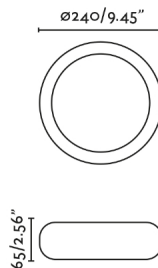

ANGA 240 is a minimalist design, white IP44 overhead light. The concrete body encases the light source, favouring glare control. A modern design light fixture that will give your outdoor spaces personality.

General characteristics

Fixation	Ceiling
Type	I
IP	44
voltage	220V-240V
Hertz	50/60Hz
Power	18W
IK	03

Material

Body/Structure	Concrete
Diffuser	PMMA

Finish

Body/Structure	White
Diffuser	Opal White

Lighting characteristics