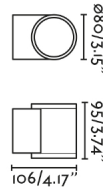

TOND 1L is a minimalist, architectural IP54 wall light perfect for lighting columns or facades, and creating light effects. TOND 1L is unidirectional and manufactured in injection aluminium. It has a 3000K warm colour temperature.

General characteristics

Fixation	Wall
Type	I
IP	54
voltage	220V-240V
Hertz	50/60Hz
Power	6W
IK	06

Material

Body/Structure	Aluminium
Diffuser	Glass

Finish

Body/Structure	Dark Grey
Diffuser	Transparent

Lighting characteristics