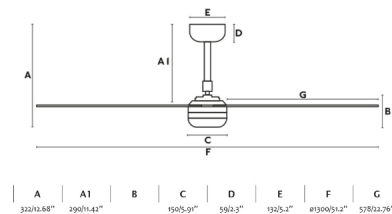

PUNT is a black ceiling fan with dark wood blades and with light, ideal for the ventilation of rooms from 17.6m² to 28m². Activated by remote control with programmer (included). This ceiling fan with DC motor has 6 adjustable speeds. PUNT comes with a reverse function summer - winter, so you can also use it in winter, improving the efficiency of your heating system. Suitable for inclining room.