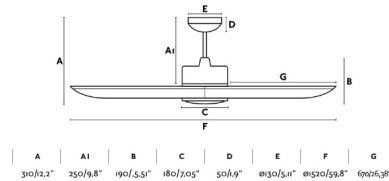

Brown ceiling fan with SMD LED 15W 3000K. It has round and modern lines ideal for the ventilation of areas ranging of more than 17m2. This ceiling fan has DC motor. Operated on remote control (included). It offers 6 adjustable speeds with a consumption of 4.6 - 6.6 - 8.5 - 10.8 - 14.1 - 18.4W and 100 - 120 - 140 - 160 - 180 - 200 revolutions per minute depending on speed. This fan comes with reverse function, so you can also use it in winter, improving the efficiency of your heating system. Airflow: 180,57 m3 min / 6377 CFM. This ceiling fan is suitable for inclining roof. Control your fan with WiZ. It works with WIFI 2.4 GHz and it does the same features as a remote control. It is compatible with Alexa, Google assistant & Siri. Remember that it is necessary to add the Smart receiver Def