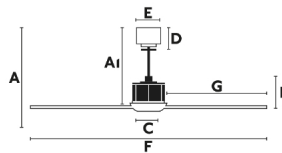

General characteristics

Fixation	Ceiling
Type	I
IP	20
voltage	100V-240V
Hertz	50/60Hz
Power	16W
W	2,8-3,2-4-5-6,7-9
RPM	51-86-122-158-195-235
Airflow (m3/min)	121.69
Reverse function	Yes
Engine type	DC
No. of blades	3
Reversible blades	No
Pitched ceiling	No
Can be installed without seat post	No
Type of control included	Remote control + Alexa/Google/Siri

Material

Body/Structure	Steel
Diffuser	Glass
Blade material	PC

Lighting characteristics

Light source included	Yes
Temperature	3000K
LM	709lm
CRI	>80
Energy classification	E

Driver

Additional information

Additional rods length	100-200mm

File download

General documents	Download >
Images	Download >
	Download >
	Download >
2D / 3D	Download >
	Download >
BIM	Download >