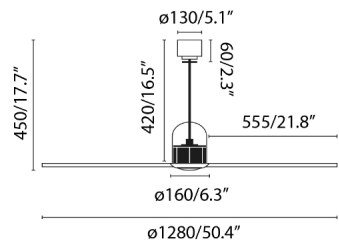

General characteristics

Fixation	Ceiling
Type	I
IP	20
voltage	220V-240V
Hertz	50/60Hz
Power	16W
W	4-6-9-13-22-32
RPM	51-77-103-129-155-185
Airflow (m3/min)	145.66
Reverse function	Yes
Engine type	DC
No. of blades	3
Reversible blades	No
Pitched ceiling	Yes
Can be installed without seat post	No
Type of control included	Remote control

Material

Body/Structure	Steel
Diffuser	Glass
Blade material	PC

Lighting characteristics

Light source included	Yes
Temperature	3000K
LM	709lm
CRI	>80
Energy classification	E

Driver

Additional information

Additional rods length	100-200-450mm
------------------------	---------------