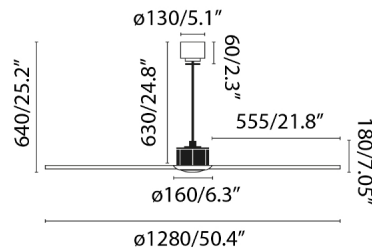

General characteristics

Fixation	Ceiling
Type	I
IP	20
voltage	100V-240V
Hertz	50/60Hz
Power	16W
W	4-6-9-13-22-32
RPM	51-77-103-129-155-185
Airflow (m3/min)	145.66
Reverse function	Yes
Engine type	DC
No. of blades	3
Reversible blades	No
Pitched ceiling	No
Can be installed without seat post	No
Type of control included	Remote control + Alexa/Google/Siri

Material

Body/Structure	Steel
Diffuser	Glass
Blade material	PC

Lighting characteristics

Light source included	Yes
Temperature	3000K
LM	709lm
CRI	>80
Energy classification	E

Driver

Additional information

Additional rods length	100-200-450mm
------------------------	---------------