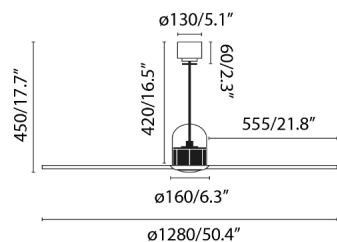

General characteristics

Fixation	Ceiling
Type	I
IP	20
voltage	100V-240V
Hertz	50/60Hz
Power	16W
W	4-6-9-13-22-32
RPM	51-77-103-129-155-185
Airflow (m3/min)	145.66
Reverse function	Yes
Engine type	DC
No. of blades	3
Reversible blades	No
Pitched ceiling	No
Can be installed without seat post	No
Type of control included	Remote control + Alexa/Google/Siri

Material

Body/Structure	Steel+Glass
Diffuser	Glass
Blade material	PC

Lighting characteristics

Light source included	Yes
Temperature	3000K
LM	709lm
CRI	>80
Energy classification	E

Driver

Additional information

Additional rods length	100-200-450mm

File download

General documents	Download >
Images	Download >
	Download >
2D / 3D	Download >
	Download >
BIM	Download >