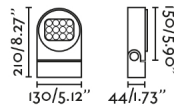

MUUR 210 is a dark grey projector ideal for outdoor lighting. This 21 cm long projector can be used as a wall light, overhead light or to project light onto a wall. MUUR 210 consists of an incorporated goniometer and an anti - condensation valve. It offers the possibility of adding an anti - glare visor as accessory (Ref. 71770V).

General characteristics

Fixation	Wall, Floor, Ceiling
Type	I
IP	65
voltage	220V-240V
Hertz	50/60Hz
Upwards Vertical orientation	↻ 30
Downwards vertical orientation	↻ 10
Power	21W
IK	06

Material

Body/Structure	Aluminium
Diffuser	Glass