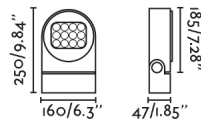

MUUR 250 is a dark grey projector ideal for outdoor lighting. This 25 cm long projector can be used as a wall light, overhead light or to project light onto a wall. MUUR 250 consists of an incorporated goniometer and an anti - condensation valve. It offers the possibility of adding an anti - glare visor as accessory (Ref. 71771V).

General characteristics

Fixation	Wall, Floor, Ceiling
Type	I
IP	65
voltage	220V-240V
Hertz	50/60Hz
Upwards Vertical orientation	↻ 30
Downwards vertical orientation	↻ 10
Power	28.5W
IK	06

Material

Body/Structure	Aluminium
Diffuser	Glass