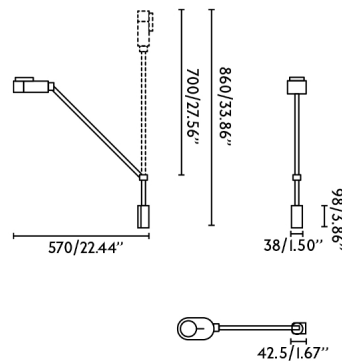

## General characteristics

Fixation	Wall
Type	II
IP	20
voltage	100V-240V
Hertz	50/60Hz
Cable meters	1900mm
Switch type	Slider
Upwards Vertical orientation	↻ 90
Downwards vertical orientation	↻ 90
Horizontal orientation	↻ 180
Power	6W