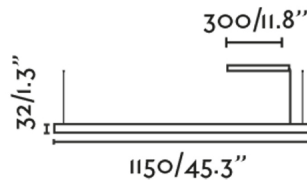

General characteristics

Fixation	Ceiling
Type	II
IP	20
voltage	220V-240V
Hertz	50Hz
Cable meters	2000mm
included battery	.
Tensioner included	Yes
Power	30W

Material

Body/Structure	Aluminium
Diffuser	PC

Finish