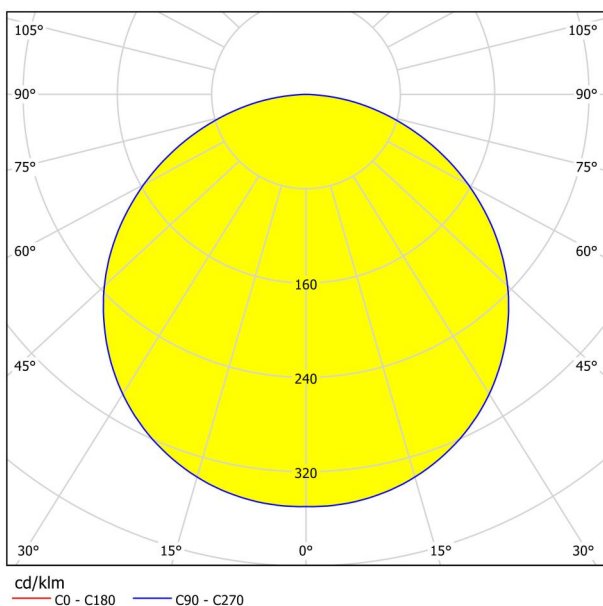

General Information

Material number	32813
Type	ceiling light
Product segment	Indoor
Theme	sonstige / nicht zuordenbar

Dimensions

Article Height (in mm)	50
Article Width (in mm)	595
Article Length (in mm)	595
Net Weight (in kg)	3.43 Kilogram

Protection Degree	IP20
Protection Class	2
Mains Voltage	220-240V,50/60Hz
Dimmable	No
max. Wattage (1)	33W

Illuminant 1

Socket Type (1)	LED
Illuminant Type (1)	LED
Illuminant incl. (1)	Inclusive
Kelvin Complete	4000K
Light colour Complete	WHITE
Nominal Lifetime (in h)	25000
Switching Cycles	15000
Energy efficiency class (EEI)	E
Dimmable	No
Info changeability□light source/driver	LED + driver can be exchanged by a specialist
Rated Lamp Power (0,1W precision)	40
Colour Tolerance (LED, SDCM)	<6