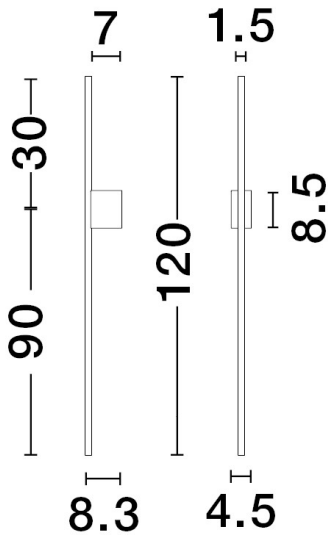

NOVA LUCE

PRODUCT DATASHEET

Version: 001

PRODUCT PHOTOGRAPH

TECHNICAL DRAWING

GENERAL INFORMATION

Product Code	9081105
Collection	Decorative
Product Category	Wall
Product Family	Tien
Mounting Location	Wall
Application Environment	Indoor

DIMENSION & WEIGHT

LxWxH (cm)	L: 1,5 W: 8,3 H: 120
Cut out (cm)	N/A
Weight (Kgr)	0.7

MATERIAL & COLOR

Product Color	Sandy Black
Body Material	Aluminium

APPLICATION & MOUNTING

Ambient Working Temp.	Max 45 oC
Type of Protection	IP20
Dimmable	No
Type of Dimming (Optional)	N/A
Mounting type	Wall
Mounting Depth (cm)	N/A
Led Module Replaceable	No
Light Source	LED

NOVA LUCE S.A

Schimatari Viotias
32009, Greece

+30 22620 58 121
+30 22620 56 743

info@novaluce.com
www.novaluce.com