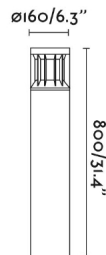

## General characteristics

Fixation	Floor
Type	I
IP	65
voltage	220V-240V
Hertz	50/60Hz
Power	20W
IK	10