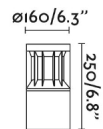

General characteristics

Fixation	Post, Floor
Type	I
IP	65
voltage	220V-240V
Hertz	50/60Hz
Power	14W
IK	10

Material

Body/Structure	Aluminium+PC
Diffuser	PC

Finish

Body/Structure	Dark Grey
Diffuser	Transparent