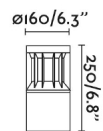

General characteristics

Fixation	Post, Floor
Type	I
IP	65
voltage	220V-240V
Hertz	50/60Hz
Power	14W
IK	10

Material

Body/Structure	Aluminium+PC
Diffuser	PC

Finish

Body/Structure	Dark Grey
Diffuser	Transparent