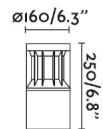

## General characteristics

Fixation	Post, Floor
Type	I
IP	65
voltage	100V-240V
Hertz	50/60Hz
Power	14W
IK	10