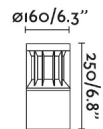

General characteristics

Fixation	Post, Floor
Type	I
IP	65
voltage	220V-240V
Hertz	50/60Hz
Power	14W
IK	10

Material

Body/Structure	Aluminium+PC
Diffuser	PC

Finish

Body/Structure	Dark Grey
Diffuser	Transparent